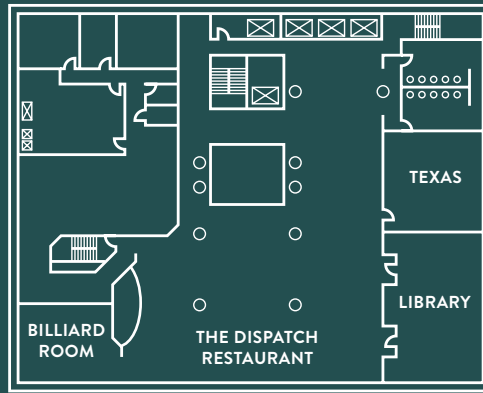

AMENITIES

- Enjoy delicious meals and handcrafted cocktails at our onsite 2nd floor restaurant, The Dispatch, featuring a Texas-themed billiards & entertainment room.
- Room service available
- 16,179 square feet of flexible event space
- On-site catering from our experienced culinary team
- Complimentary WiFi throughout the hotel and event spaces
- Valet parking (fee)
- Dry-cleaning (fee)
- One-site fitness center
- Rooftop pool & hot tub
- Business kiosk with printer and onsite ATMs

STERLING BALLROOM

MAGNOLIA LOUNGE

EXECUTIVE CONFERENCE CENTER

1ST LEVEL

2ND LEVEL

3RD LEVEL

TOTAL SQ. FOOTAGE - 16,179+

*FLOOR PLANS NOT TO SCALE