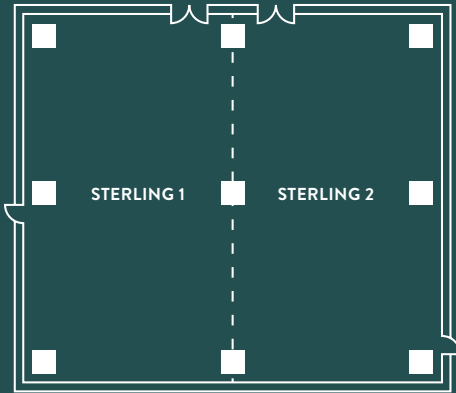

STERLING BALLROOM

MAGNOLIA LOUNGE

EXECUTIVE CONFERENCE CENTER

1ST LEVEL

2ND LEVEL

3RD LEVEL

TOTAL SQ. FOOTAGE - 16,179+

*FLOOR PLANS NOT TO SCALE